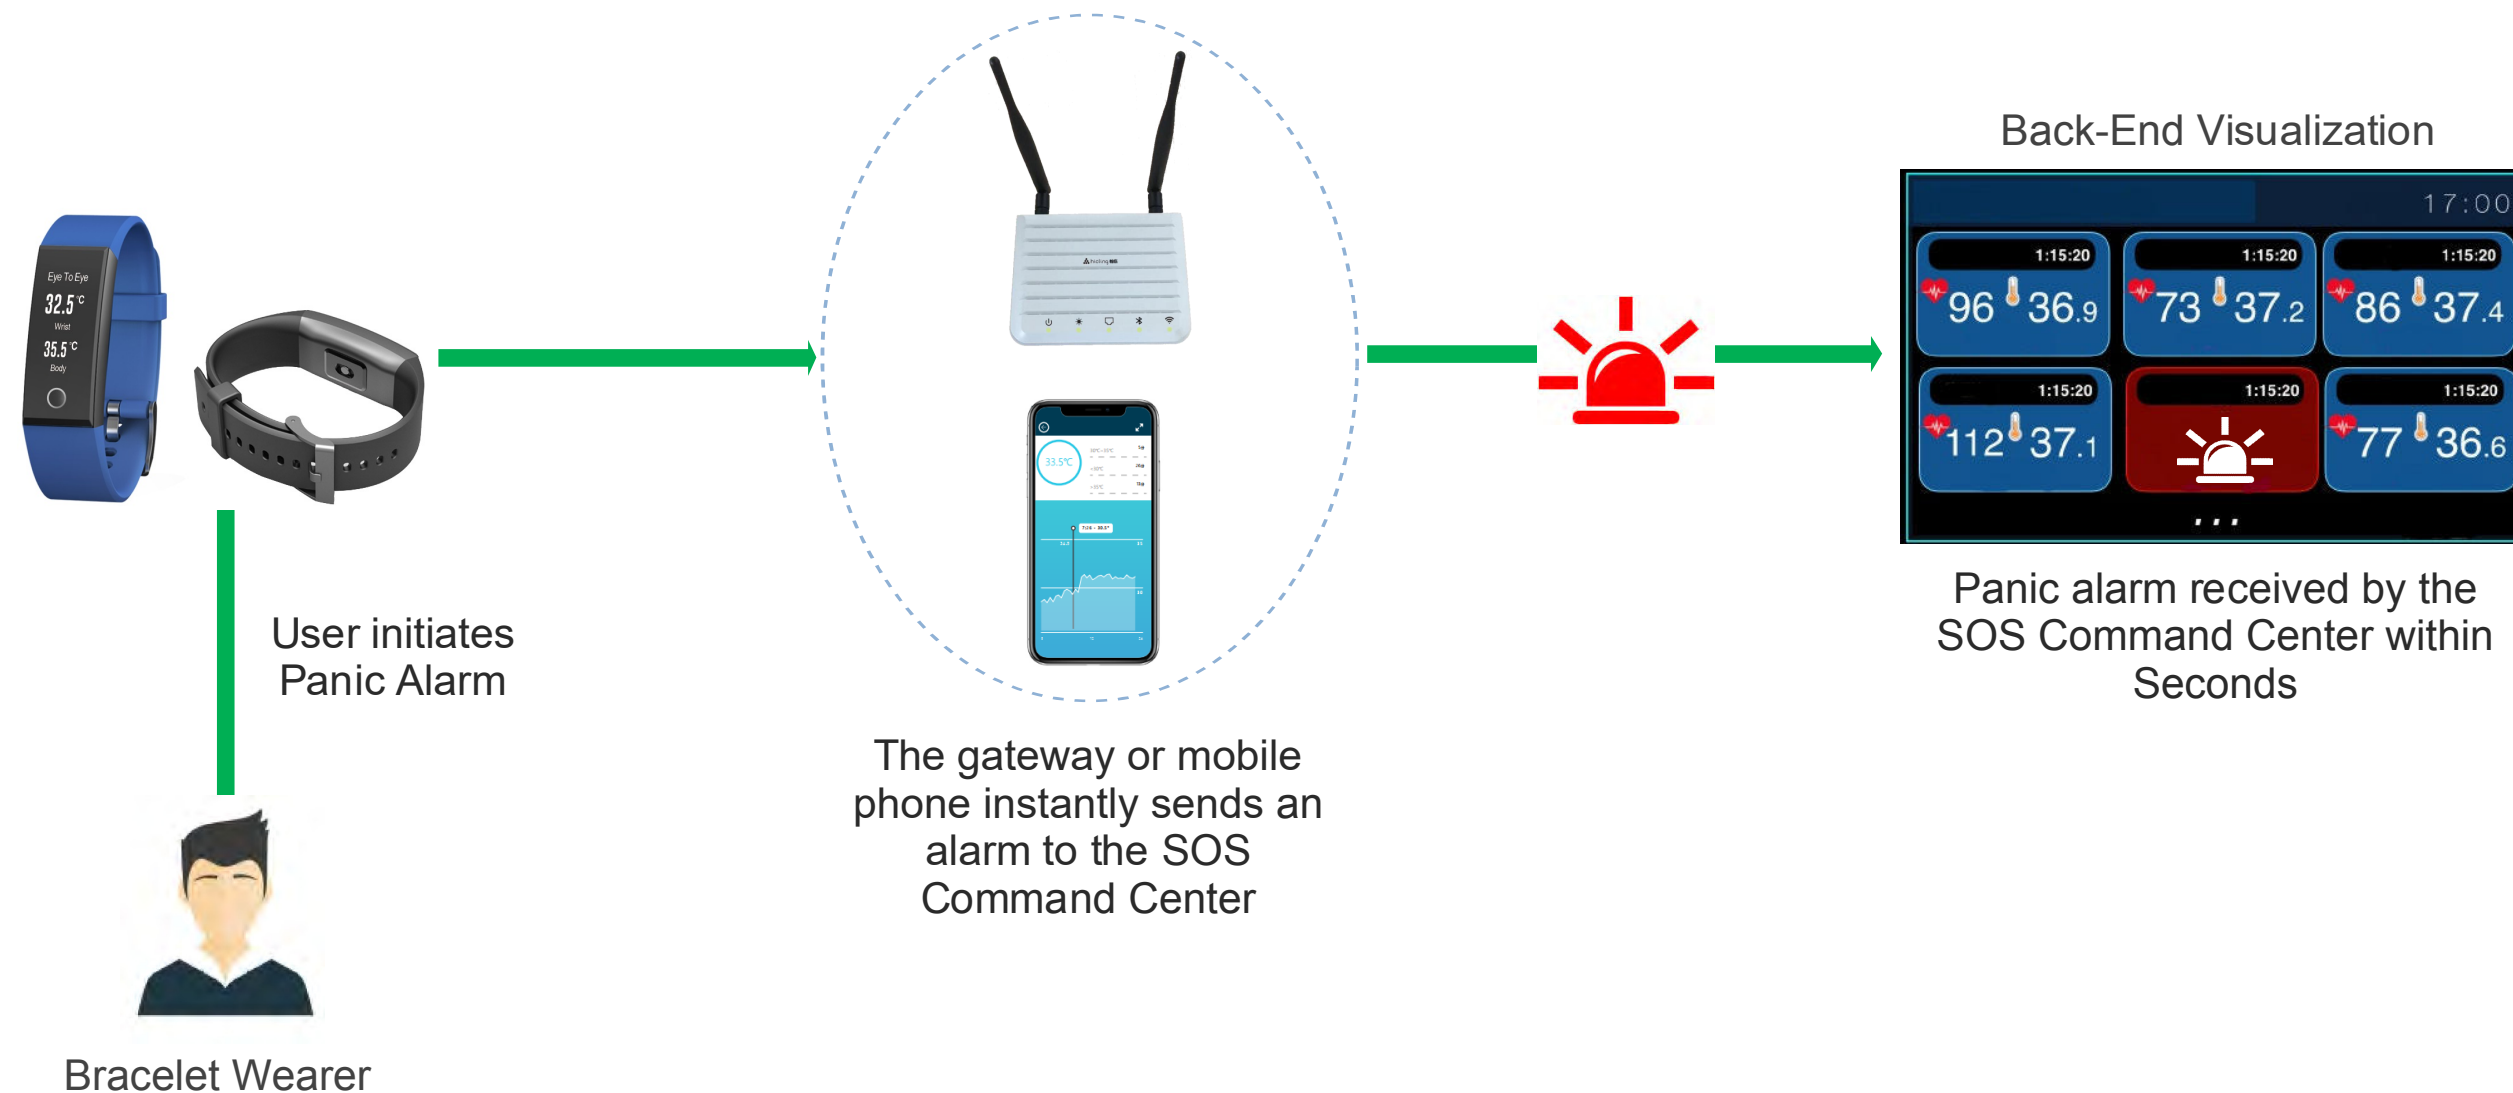

# ETE-TH07 Non on Wrist Alarm

- Real-Time Non on Wrist Monitoring
- Non on Wrist Alarm will be sent to the SOS Command Center
- Bracelet Vibration and Remote Visualization upon Alarm

# ETE-TH07 Connection Lost Alarm

- Real-Time Bracelet Connectivity Monitoring
- Connection Lost Alarm will be sent to the SOS Command Center
- Bracelet Vibration and Remote Visualization upon Alarm

# ETE-TH07 Panic Alarm

- Real-Time Panic Alarm Monitoring
- Panic Alarm will be sent to the SOS Command Center
- Bracelet Vibration and Remote Visualization upon Alarm

# ETE-TH07 NFC Function

- Built-in NFC Tag to track location, Check in and Check out Time
- Access Control
- Contact Free
- Instant and Online