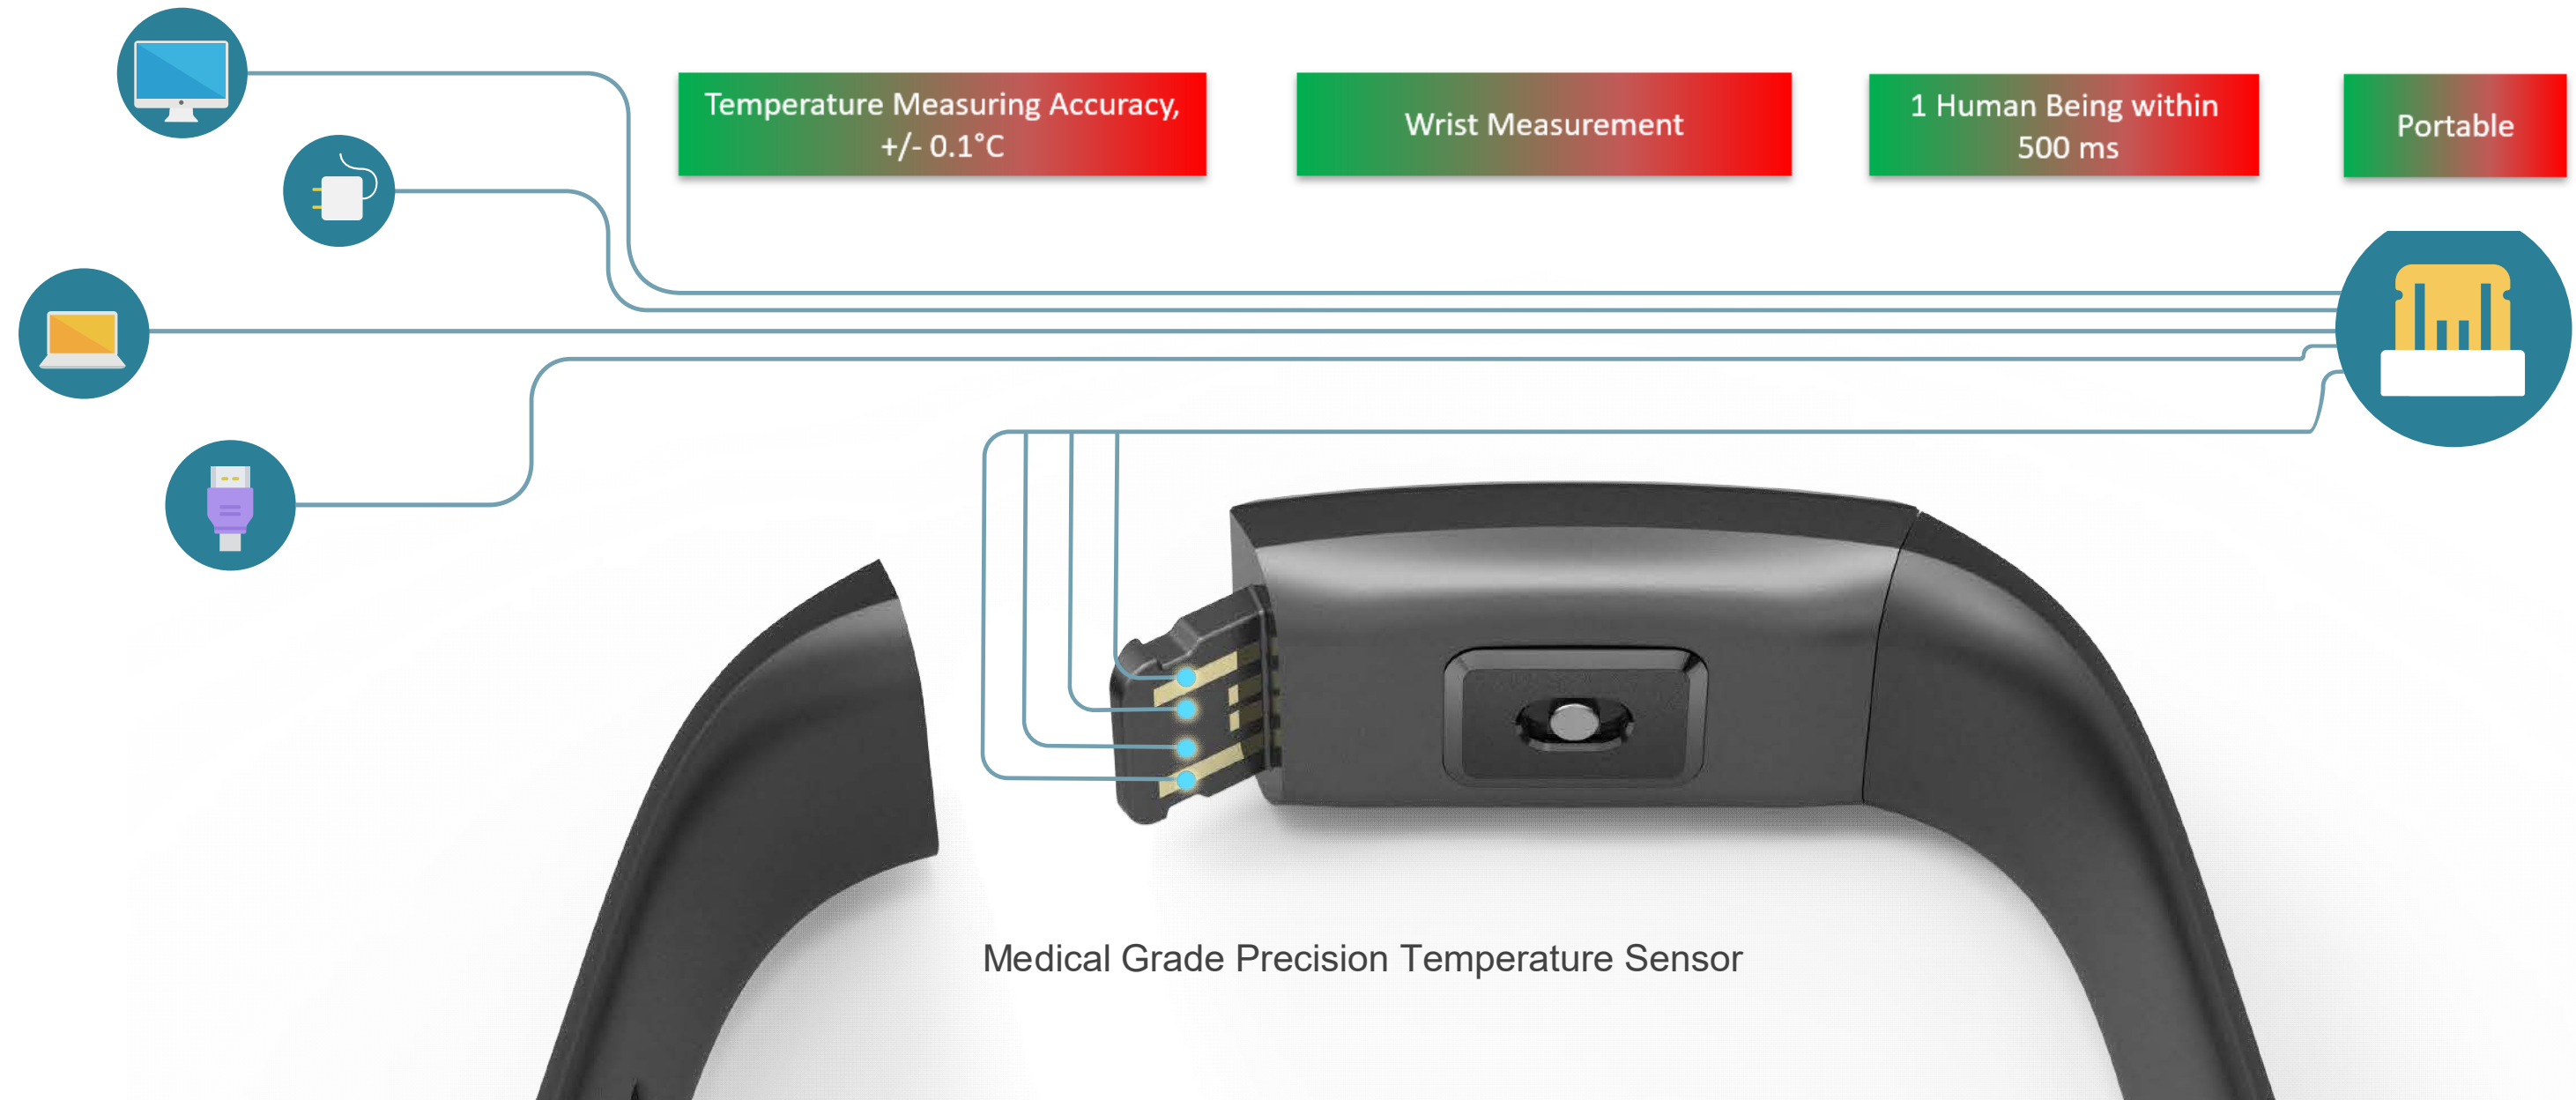

ETE-TH07 Medical Temperature Sensor

- Accurate temperature measurement in less than a second
- Temperature measurement accuracy 0.1°C
- Continuous temperature measurement throughout the day