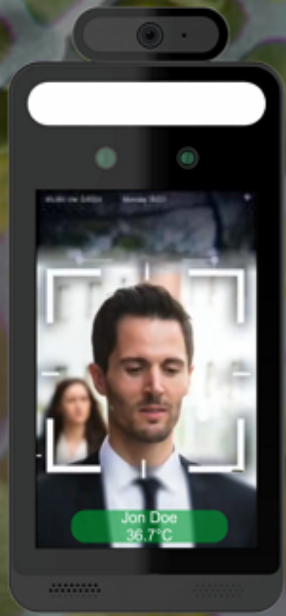

REAL TIME . CONTACT FREE . SMART . GLOBAL