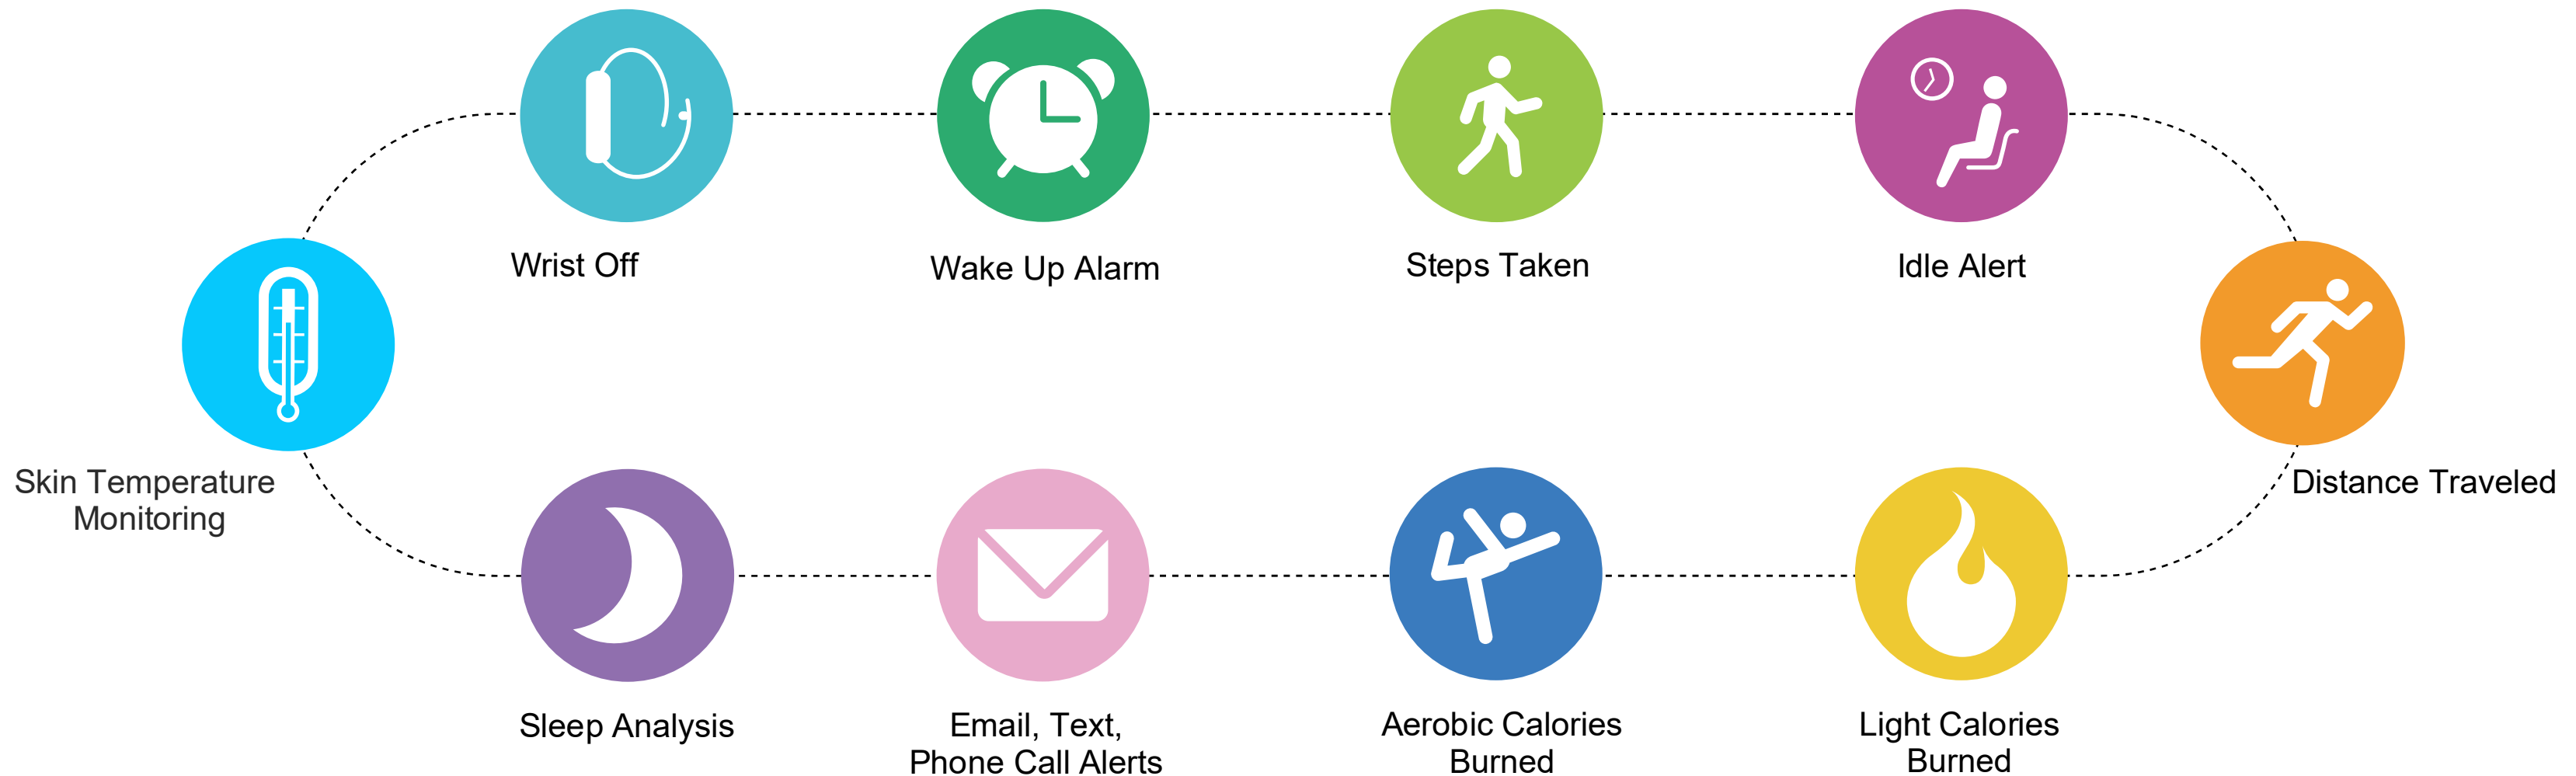

ETE-TH07 Complimentary Features

- Complimentary Bracelet features combined with continuous Health Check and Remote Monitoring
- Activity Tracking information - Sleep, Walking, Steps, Running, Cycling, Gym Workout - Analysis
- The bracelet gives the wearer various sedentary alerts throughout the day as a form of motivation to stay active