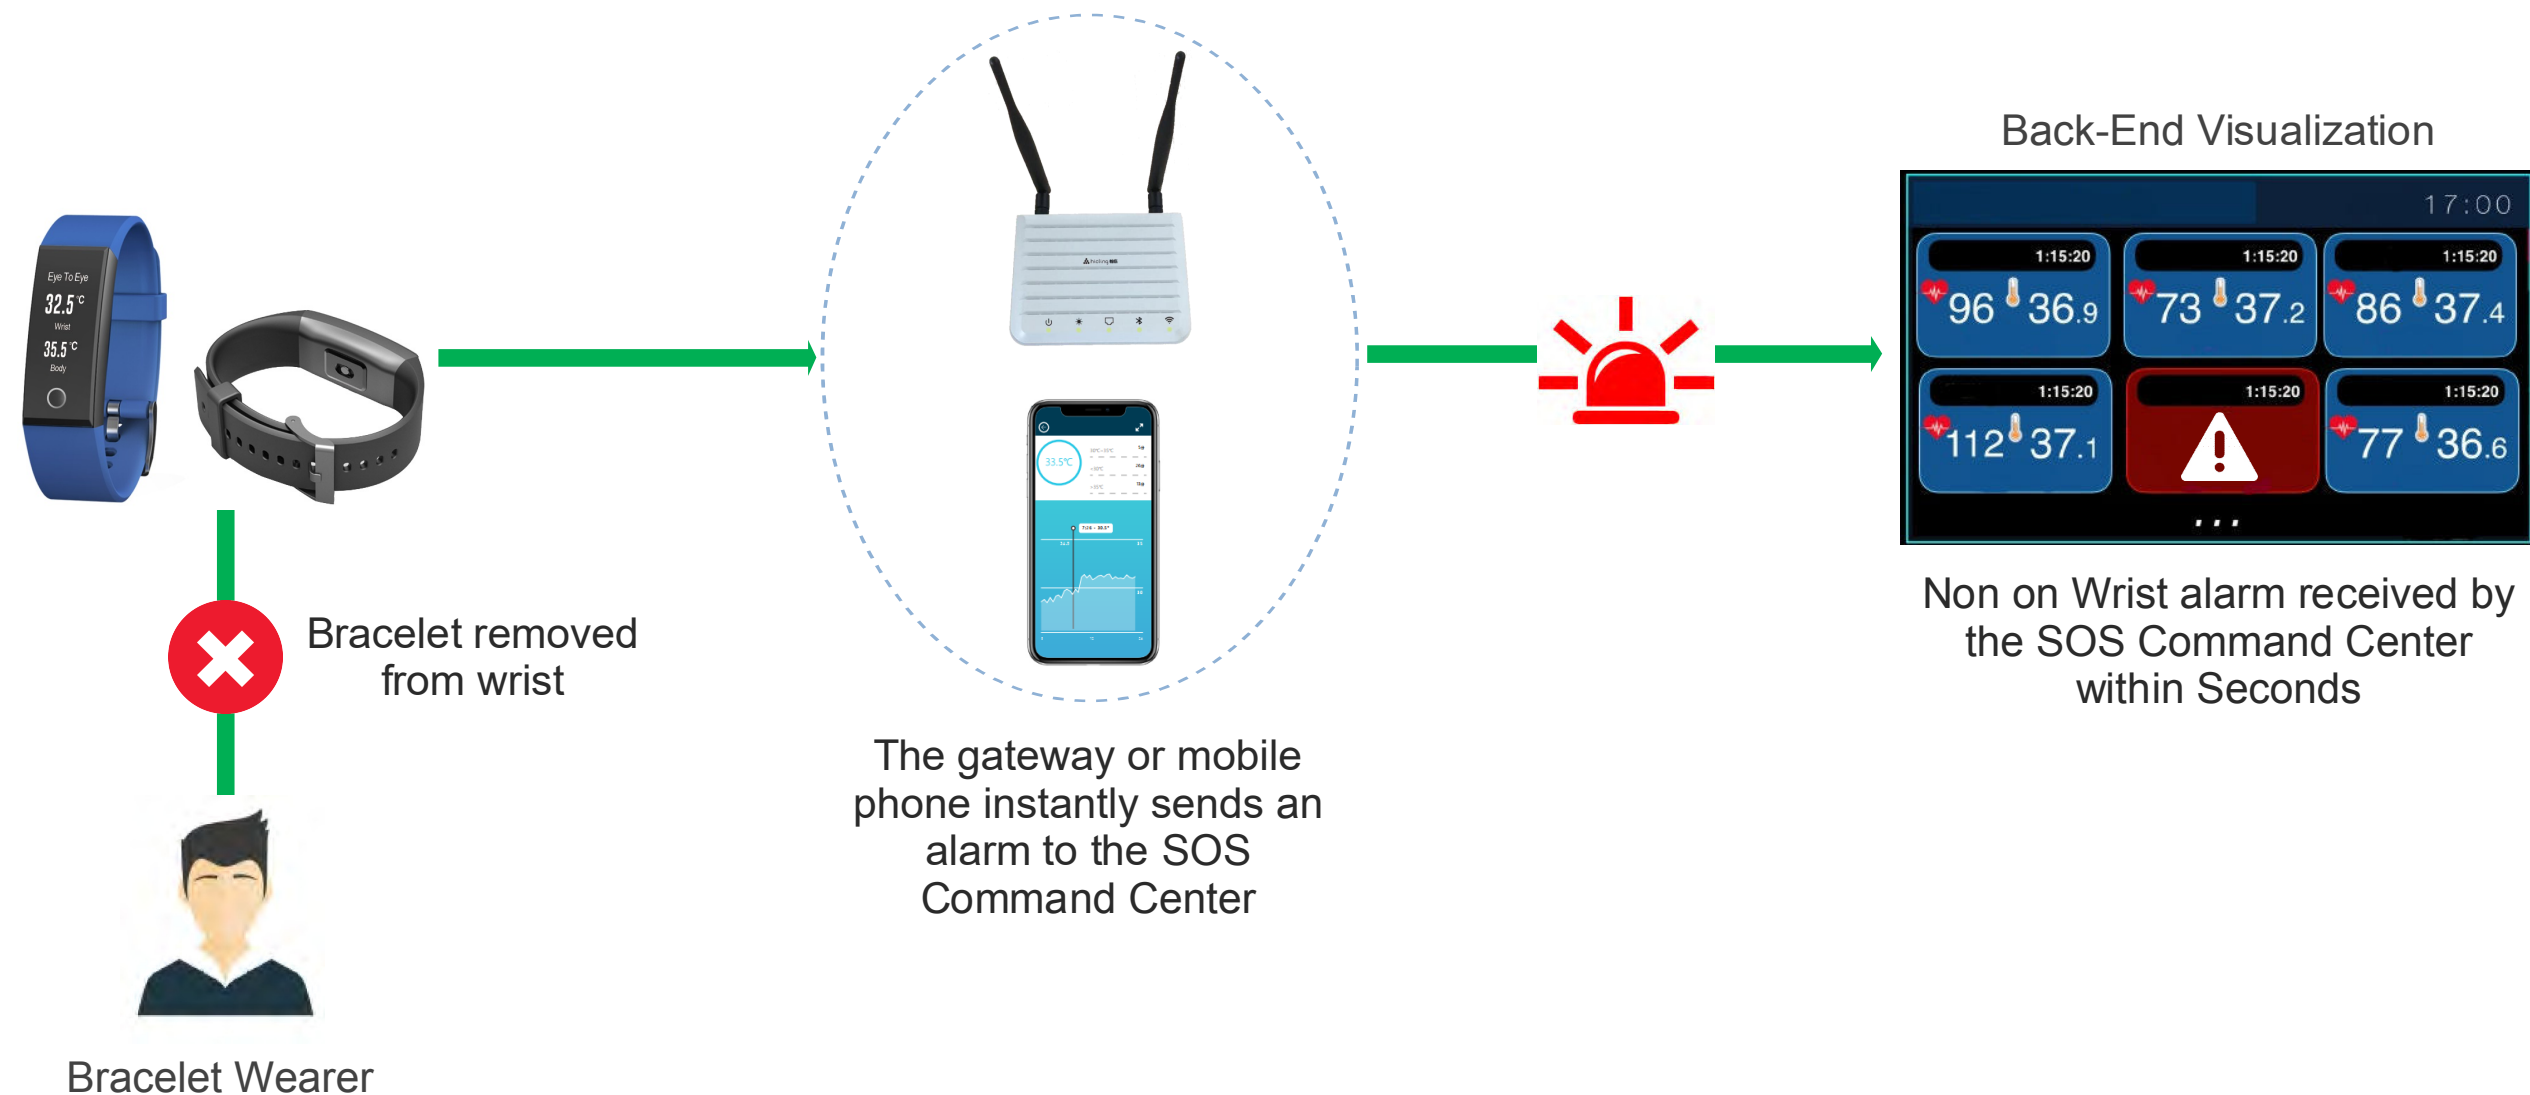

# ETE-TH07 High and Low Temperature Alarm

- Real-Time High and Low Temperature Monitoring
- High and Low Temperature Monitoring Alarm will be sent to the SOS Command Center
- Bracelet Vibration and Remote Visualization upon Alarm

# ETE-TH07 Non on Wrist Alarm

- Real-Time Non on Wrist Monitoring
- Non on Wrist Alarm will be sent to the SOS Command Center
- Bracelet Vibration and Remote Visualization upon Alarm

# ETE-TH07 Connection Lost Alarm

- Real-Time Bracelet Connectivity Monitoring
- Connection Lost Alarm will be sent to the SOS Command Center
- Bracelet Vibration and Remote Visualization upon Alarm