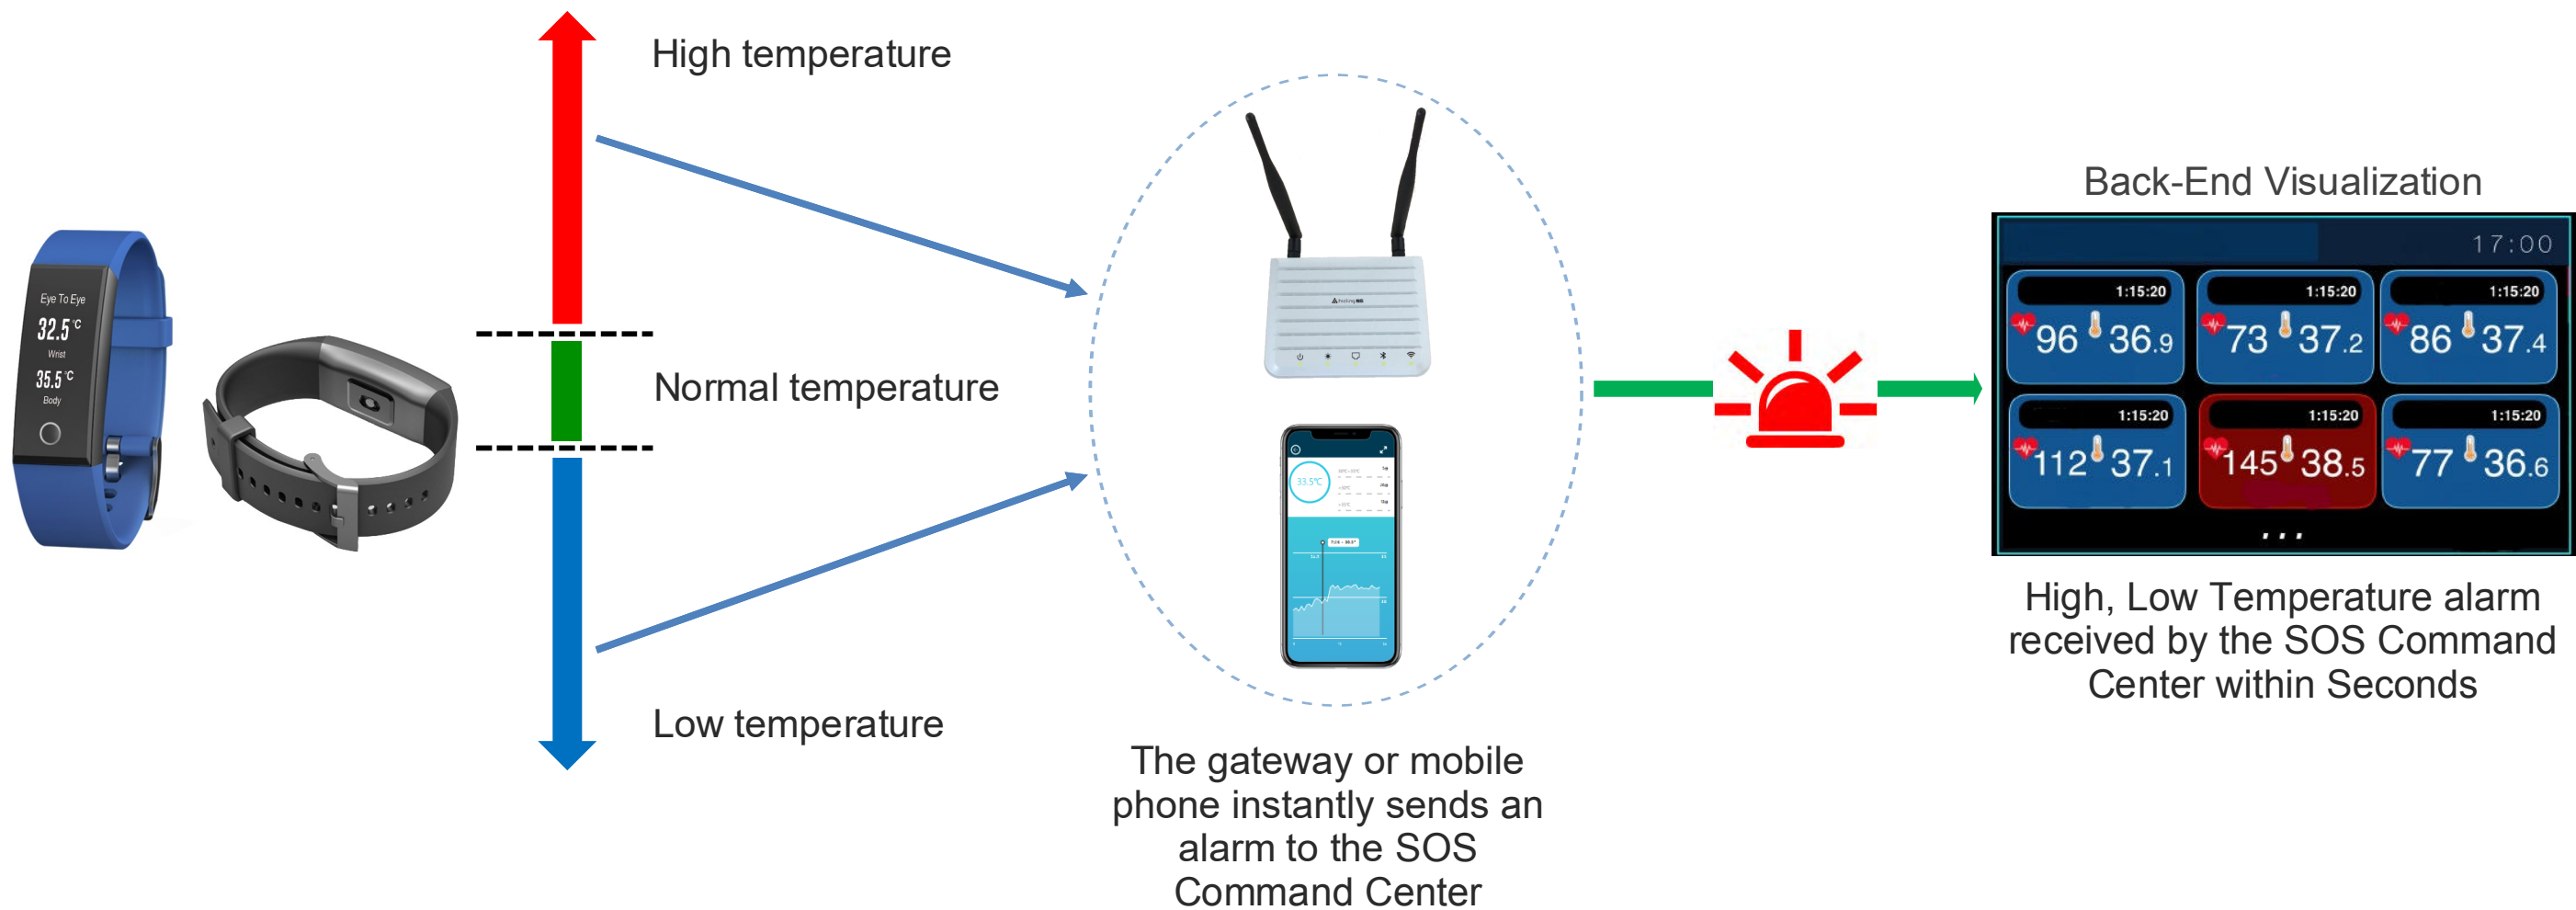

ETE-TH07 High and Low Temperature Alarm

- Real-Time High and Low Temperature Monitoring
- High and Low Temperature Monitoring Alarm will be sent to the SOS Command Center
- Bracelet Vibration and Remote Visualization upon Alarm