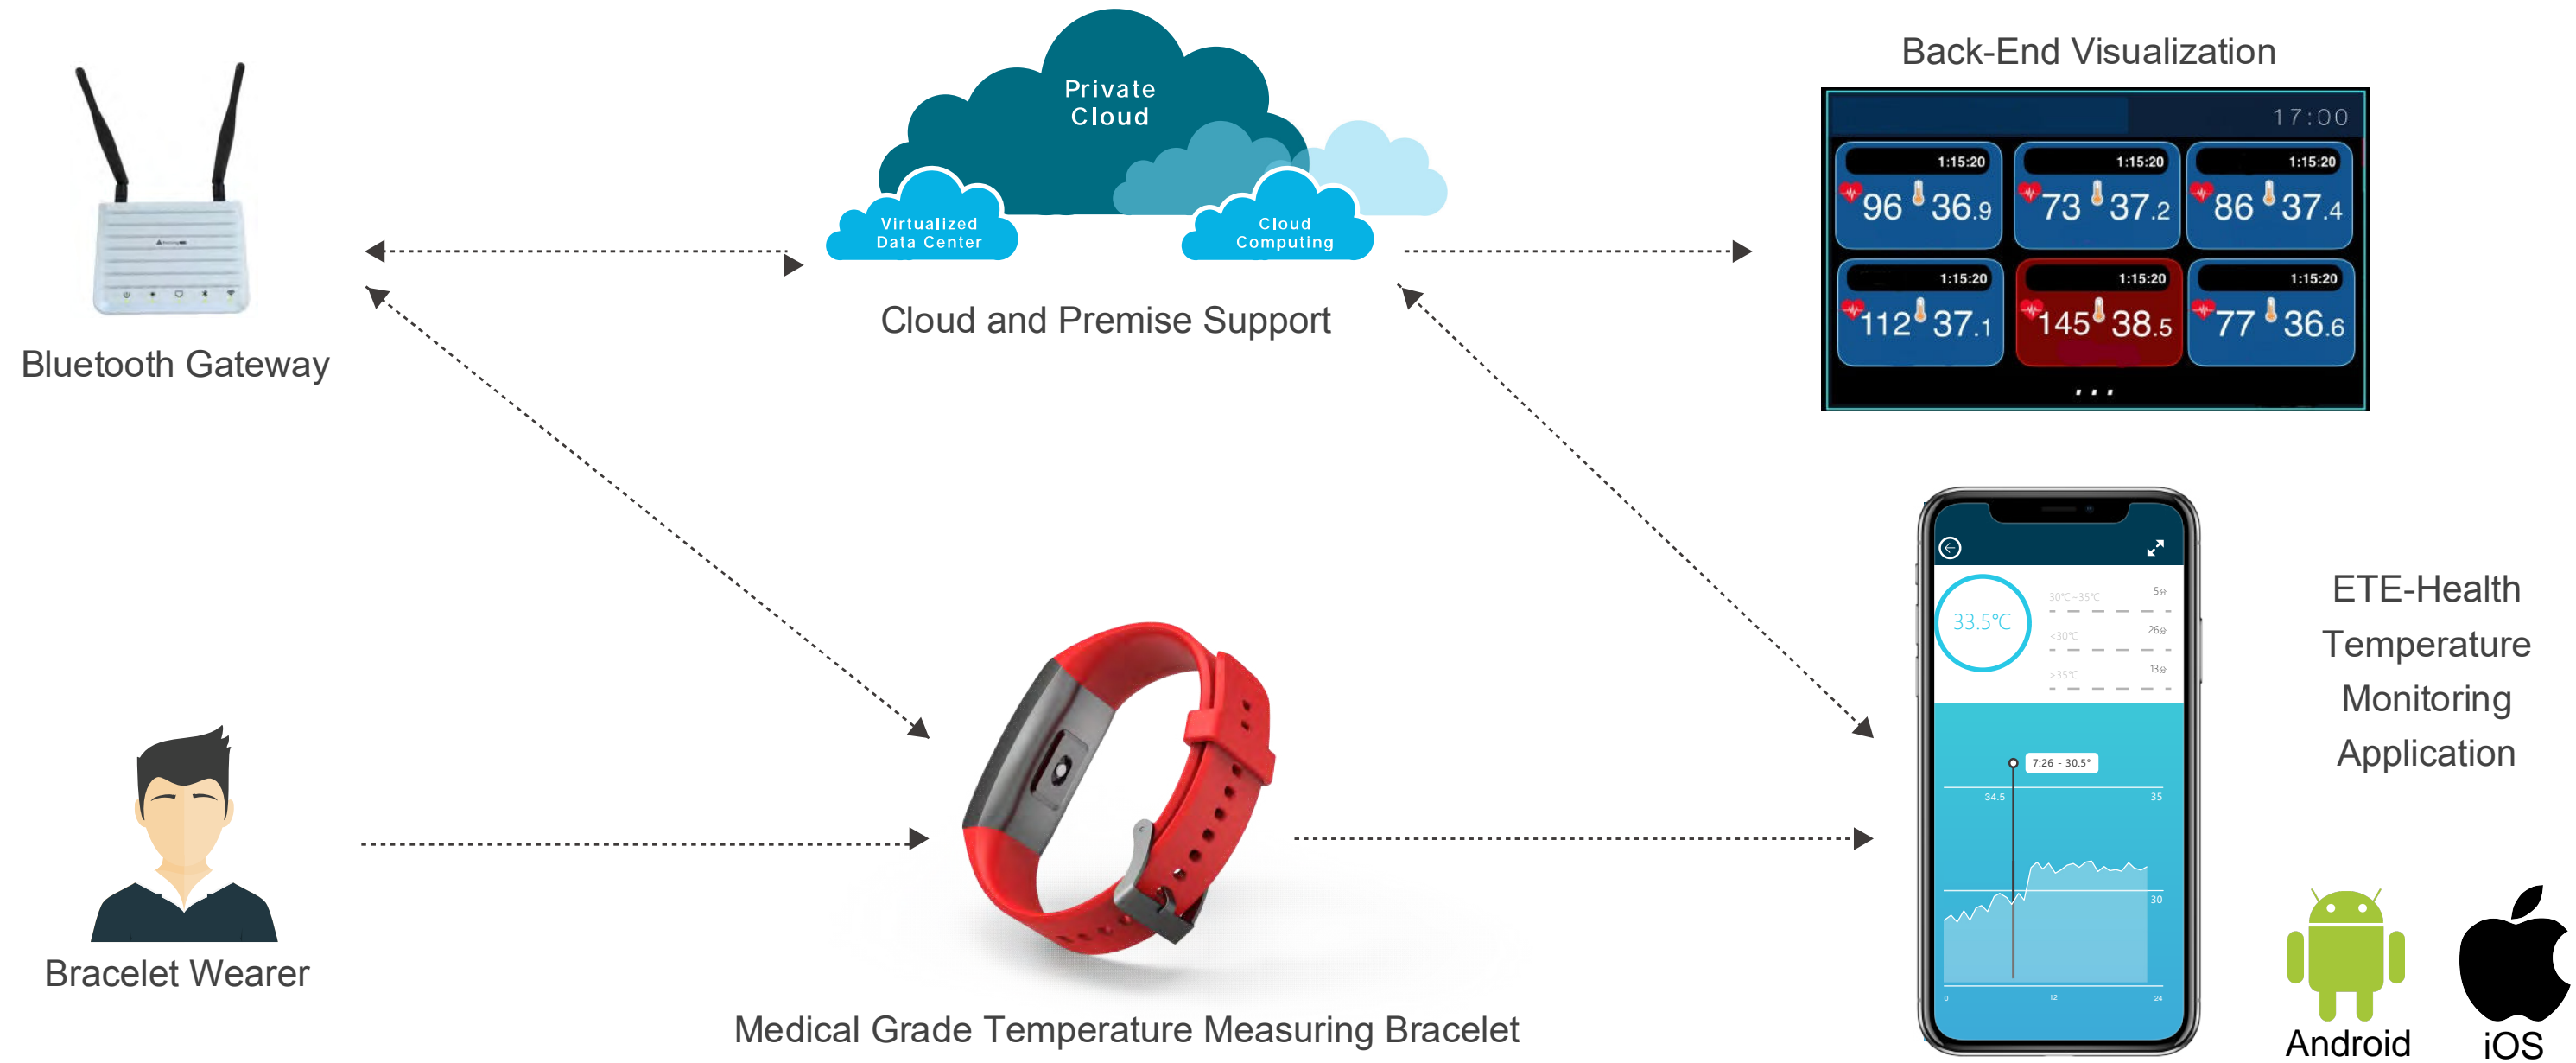

ETE-TH07 Temperature Measurement System Architecture