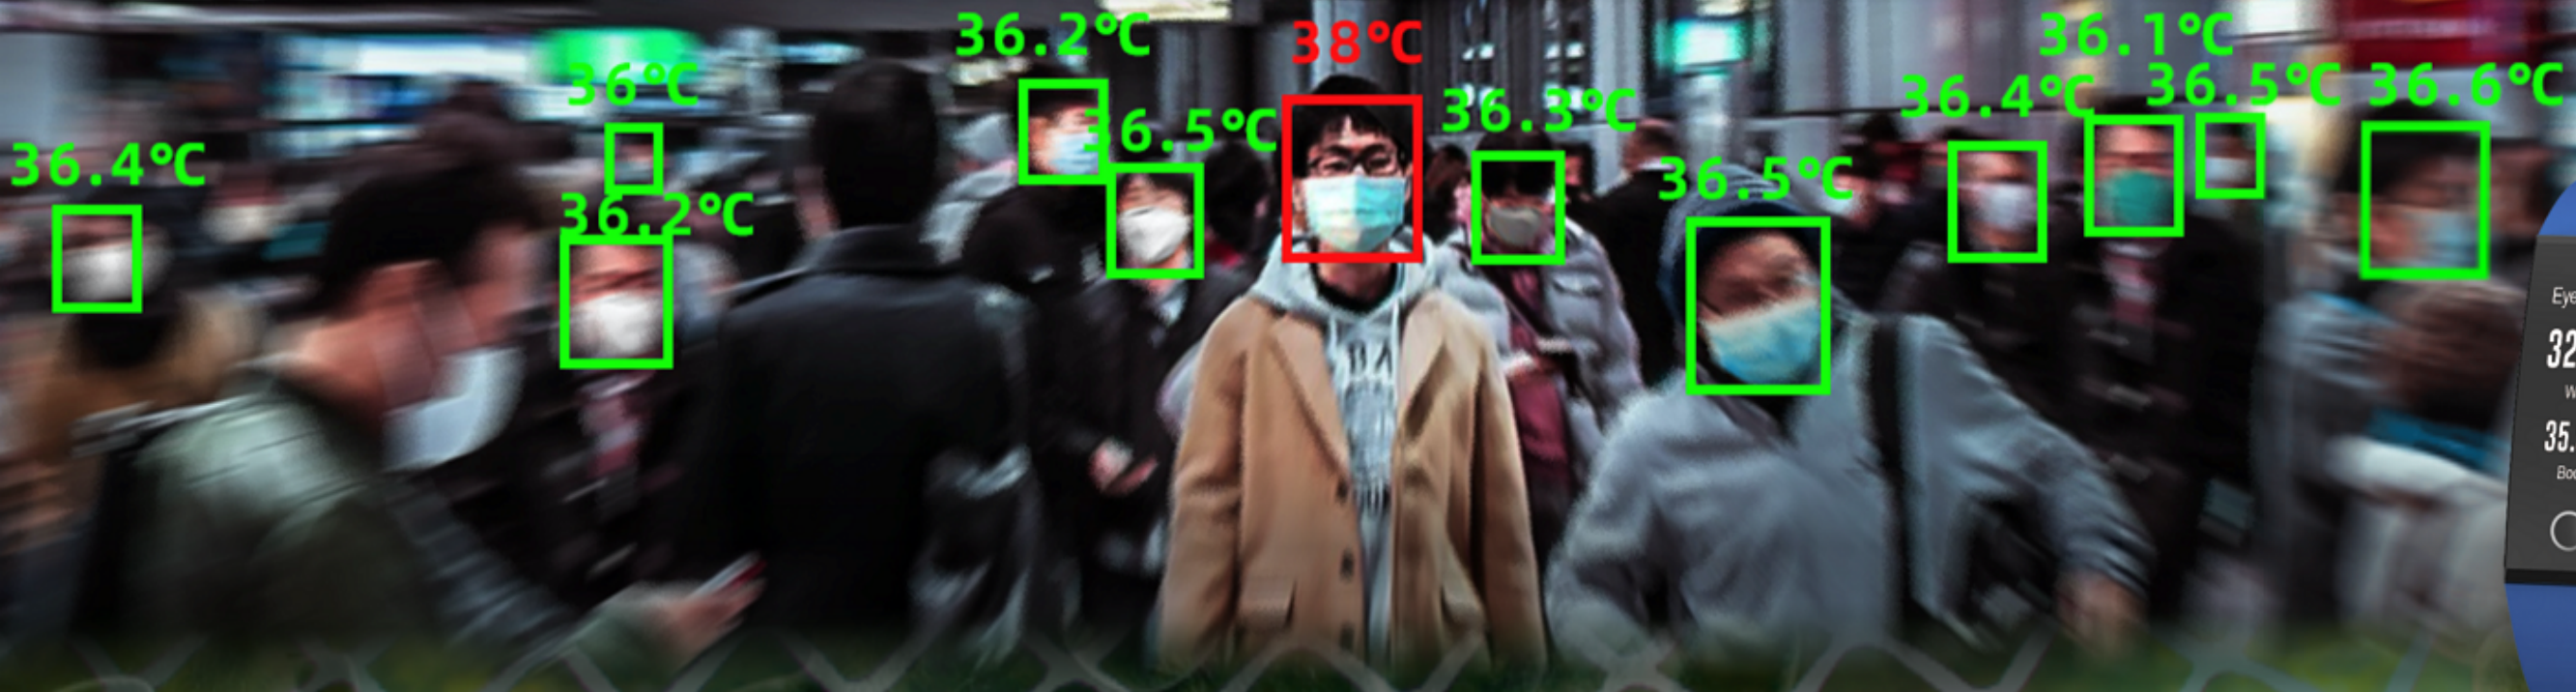

REAL TIME . CONTACT FREE . SMART . GLOBAL