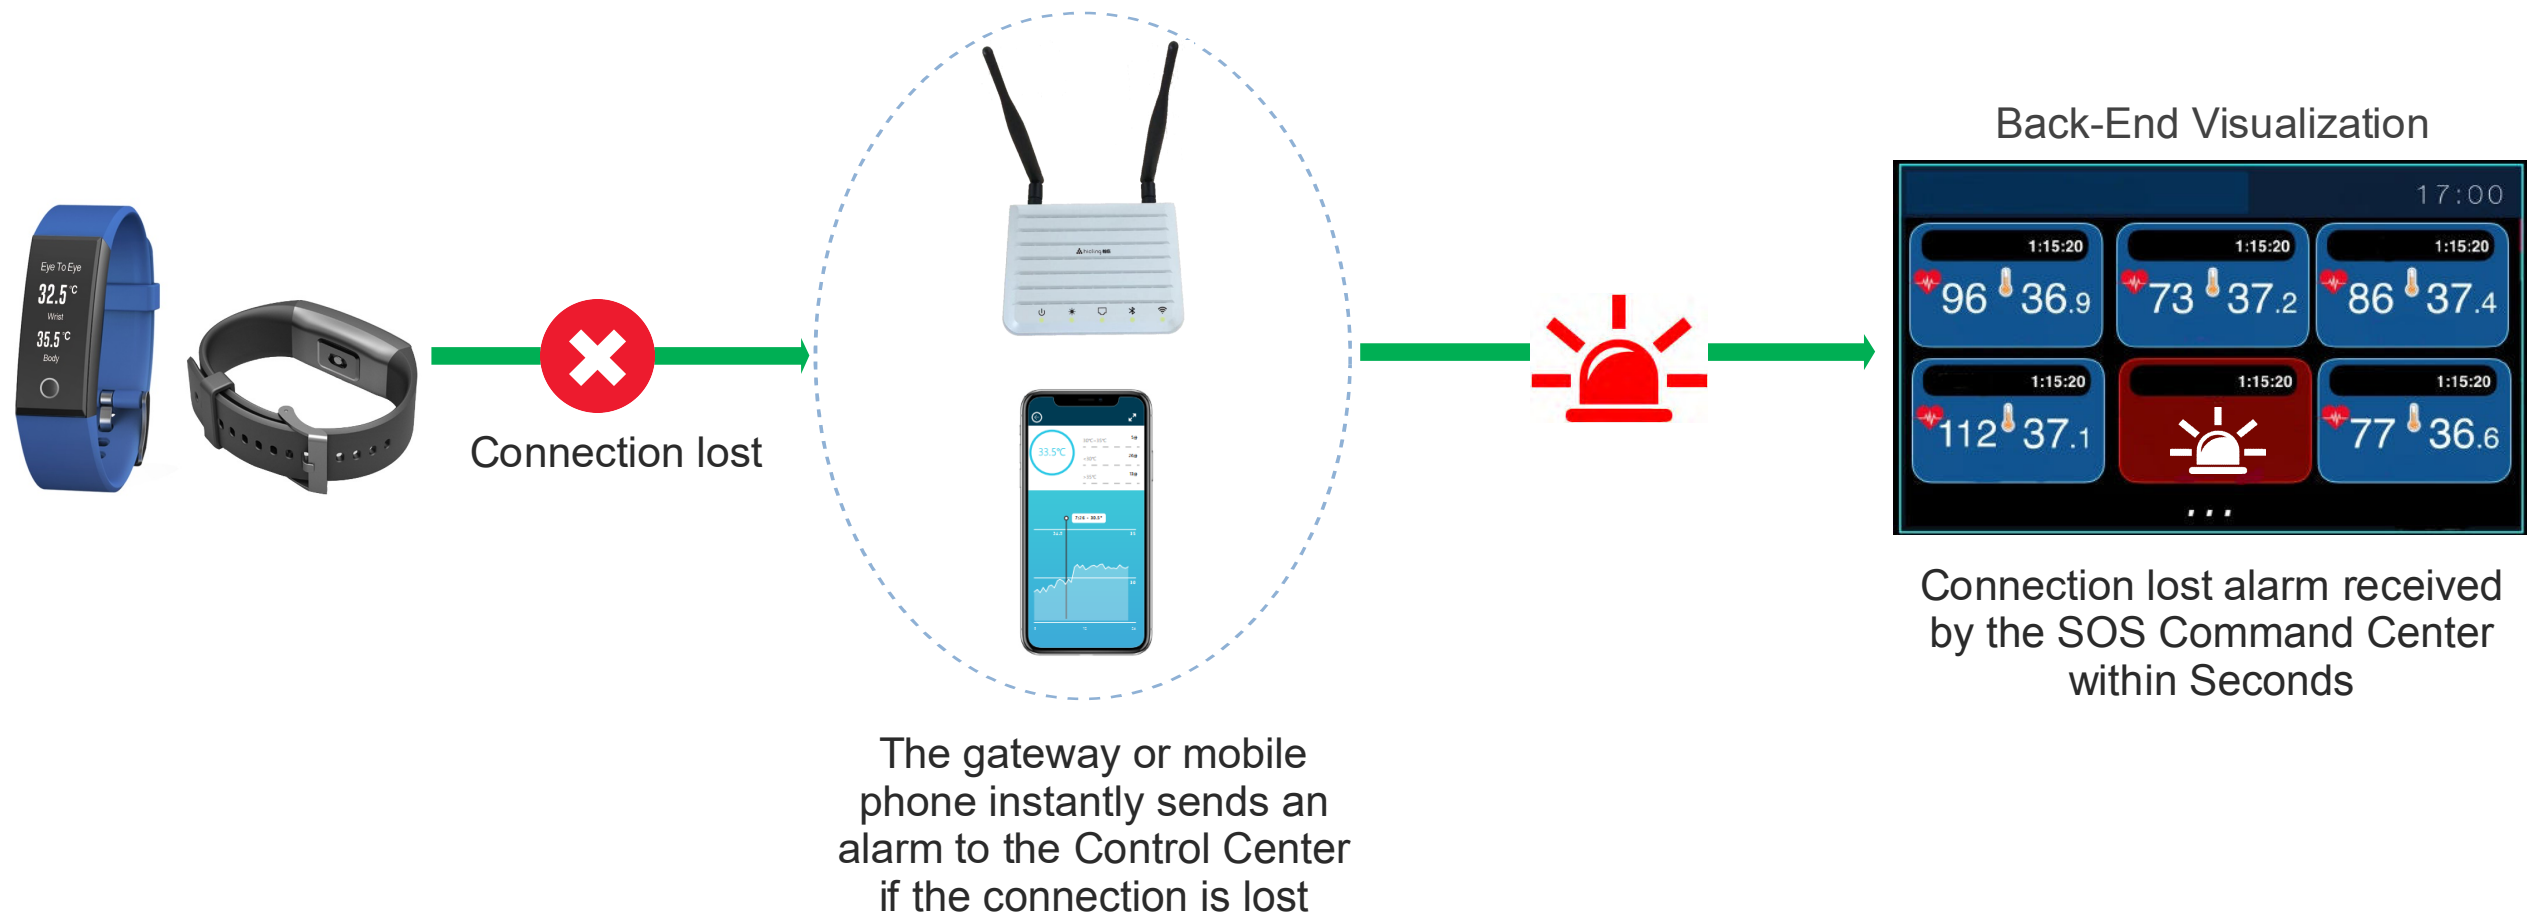

# ETE-TH07 High and Low Temperature Alarm

- Real-Time High and Low Temperature Monitoring
- High and Low Temperature Monitoring Alarm will be sent to the SOS Command Center
- Bracelet Vibration and Remote Visualization upon Alarm

# ETE-TH07 Non on Wrist Alarm

- Real-Time Non on Wrist Monitoring
- Non on Wrist Alarm will be sent to the SOS Command Center
- Bracelet Vibration and Remote Visualization upon Alarm

# ETE-TH07 Connection Lost Alarm

- Real-Time Bracelet Connectivity Monitoring
- Connection Lost Alarm will be sent to the SOS Command Center
- Bracelet Vibration and Remote Visualization upon Alarm